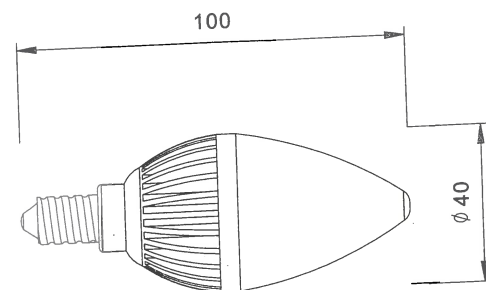

LED Candle Light

SB201-001

RoHS CE

Model/Item	Power (watt)	LED Qty	Input Voltage	Color Temp. (K)	Luminous Output (lm)	Beam Angle	CRI	Housing	Dimension (mm)	Weight (g)	Installation
SB201-001	3	1	100~240V AC 50/60Hz	Warm white (2600-3700)	170	90°/120°	80	Aluminum alloy	φ40mm×100	50	E14

LED Candle Light

SB202-001

RoHS CE

Model/Item	Power (watt)	LED Qty	Input Voltage	Color Temp. (K)	Luminous Output (lm)	Beam Angle	CRI	Housing	Dimension (mm)	Weight (g)	Installation
SB202-001	5	1	100~240V AC 50/60Hz	Warm white (2600-3700)	220	90°/120°	80	Aluminum alloy	φ40mm×110	50	E14

LED Tube Fixture

01ST402

RoHS CE

Model/Item	Tube	Material	Including	Dimension (mm)	IP Rate
01ST402A	600mm*2pcs	Sheet iron and coating	PC/PC+S/S clips with wiring,lampholder, starterholder without ballast and tube	Width:160 Height:55	IP20
01ST402C	1200mm*2pcs	Sheet iron and coating	PC/PC+S/S clips with wiring,lampholder, starterholder without ballast and tube	Width:160 Height:55	IP20
01ST402D	1500mm*2pcs	Sheet iron and coating	PC/PC+S/S clips with wiring,lampholder, starterholder without ballast and tube	Width:160 Height:55	IP20

LED Tube Fixture

05ST402

RoHS CE

Model/Item	Tube	Material	Including	Dimension (mm)	IP Rate
05ST402A	600mm*2pcs	High-quality Sheet iron and coating	PC/PC+S/S clips with wiring,lampholder, starterholder without ballast and tube	663X129X88	IP65
05ST402C	1200mm*2pcs	High-quality Sheet iron and coating	PC/PC+S/S clips with wiring,lampholder, starterholder without ballast and tube	1265X129X88	IP65
05ST402D	1500mm*2pcs	High-quality Sheet iron and coating	PC/PC+S/S clips with wiring,lampholder, starterholder without ballast and tube	1563X129X88	IP65