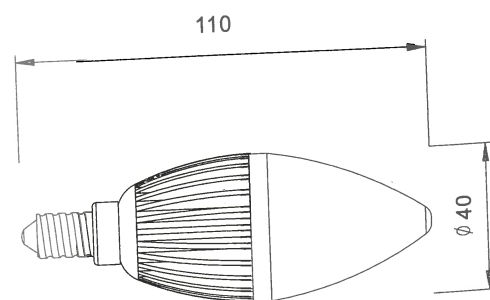

LED Candle Light

SB201-001

RoHS CE

Model/Item	Power (watt)	LED Qty	Input Voltage	Color Temp. (K)	Luminous Output (lm)	Beam Angle	CRI	Housing	Dimension (mm)	Weight (g)	Installation
SB201-001	3	1	100~240V AC 50/60Hz	Warm white (2600-3700)	170	90°/120°	80	Aluminum alloy	φ40mm×100	50	E14

LED Candle Light

SB202-001

RoHS CE

Model/Item	Power (watt)	LED Qty	Input Voltage	Color Temp. (K)	Luminous Output (lm)	Beam Angle	CRI	Housing	Dimension (mm)	Weight (g)	Installation
SB202-001	5	1	100~240V AC 50/60Hz	Warm white (2600-3700)	220	90°/120°	80	Aluminum alloy	φ40mm×110	50	E14

LED Tube Fixture

01ST402

RoHS CE

Model/Item	Tube	Material	Including	Dimension (mm)	IP Rate
01ST402A	600mm*2pcs	Sheet iron and coating	PC/PC+S/S clips with wiring,lampholder, starterholder without ballast and tube	Width:160 Height:55	IP20
01ST402C	1200mm*2pcs	Sheet iron and coating	PC/PC+S/S clips with wiring,lampholder, starterholder without ballast and tube	Width:160 Height:55	IP20
01ST402D	1500mm*2pcs	Sheet iron and coating	PC/PC+S/S clips with wiring,lampholder, starterholder without ballast and tube	Width:160 Height:55	IP20

LED Tube Fixture

05ST402

RoHS CE

Model/Item	Tube	Material	Including	Dimension (mm)	IP Rate
05ST402A	600mm*2pcs	High-quality Sheet iron and coating	PC/PC+S/S clips with wiring,lampholder, starterholder without ballast and tube	663X129X88	IP65
05ST402C	1200mm*2pcs	High-quality Sheet iron and coating	PC/PC+S/S clips with wiring,lampholder, starterholder without ballast and tube	1265X129X88	IP65
05ST402D	1500mm*2pcs	High-quality Sheet iron and coating	PC/PC+S/S clips with wiring,lampholder, starterholder without ballast and tube	1563X129X88	IP65