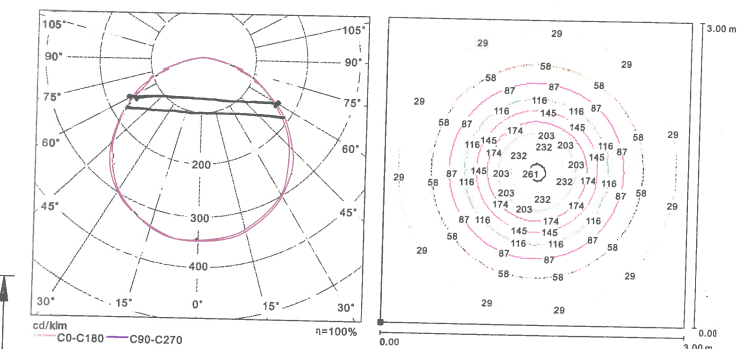

LED Ceiling Light

Model/Item	Power (watt)	LED Qty	Input Voltage	Color Temp. (K)	Luminous Output (lm)	Housing	Dimension (mm)	Weight (Kg)	Installation (mm)
SC101-080	6	80	90~264VAC	2600-10000	400	Aluminum alloy Punch	Φ290×90	340	Φ6 Expansion pipe, Screw St3.9×19
SC101-112	8.3	112	90~264VAC	2600-10000	560	Aluminum alloy Punch	Φ290×90	350	Φ6 Expansion pipe, Screw St3.9×19

G24 LED Light SG242-045

Model/Item	Power (watt)	LED Qty	Input Voltage	Color Temp. (K)	Luminous Output (lm)	Beam Angle	CRI	Housing	Dimension (mm)	Weight (g)	Installation
SG242-045	9	45	100~240V AC 50/60Hz	Cool white (5000-10000)	560	90°/120°	70	Aluminum alloy	Φ40mm×140	160	G24 2 Pin
	9	45	100~240V AC 50/60Hz	Neutral white (3700-5000)	560	90°/120°	70	Aluminum alloy	Φ40mm×140	160	G24 2 Pin
	9	45	100~240V AC 50/60Hz	Warm white (2600-3700)	620	90°/120°	70	Aluminum alloy	Φ40mm×140	160	G24 2 Pin

G24 LED Light SG243-060

Model/Item	Power (watt)	LED Qty	Input Voltage	Color Temp. (K)	Luminous Output (lm)	Beam Angle	CRI	Housing	Dimension (mm)	Weight (g)	Installation
SG243-060	13	60	100~240V AC 50/60Hz	Cool white (5000-10000)	760	90°/120°	70	Aluminum alloy	Φ40mm×169	160	G24 2 Pin
	13	60	100~240V AC 50/60Hz	Neutral white (3700-5000)	760	90°/120°	70	Aluminum alloy	Φ40mm×169	160	G24 2 Pin
	13	60	100~240V AC 50/60Hz	Warm white (2600-3700)	840	90°/120°	70	Aluminum alloy	Φ40mm×169	160	G24 2 Pin