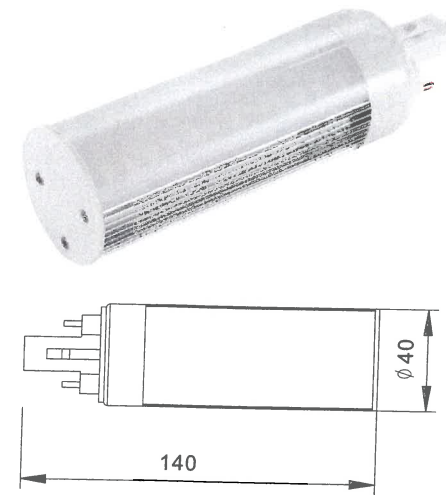

LED Ceiling Light

Model/Item	Power (watt)	LED Qty	Input Voltage	Color Temp. (K)	Luminous Output (lm)	Housing	Dimension (mm)	Weight (Kg)	Installation (mm)
SC101-080	6	80	90~264VAC	2600-10000	400	Aluminum alloy Punch	Φ290×90	340	Φ6 Expansion pipe, Screw St3.9×19
SC101-112	8.3	112	90~264VAC	2600-10000	560	Aluminum alloy Punch	Φ290×90	350	Φ6 Expansion pipe, Screw St3.9×19

G24 LED Light SG242-045

Model/Item	Power (watt)	LED Qty	Input Voltage	Color Temp. (K)	Luminous Output (lm)	Beam Angle	CRI	Housing	Dimension (mm)	Weight (g)	Installation
SG242-045	9	45	100~240V AC 50/60Hz	Cool white (5000-10000)	560	90°/120°	70	Aluminum alloy	Φ40mm×140	160	G24 2 Pin
	9	45	100~240V AC 50/60Hz	Neutral white (3700-5000)	560	90°/120°	70	Aluminum alloy	Φ40mm×140	160	G24 2 Pin
	9	45	100~240V AC 50/60Hz	Warm white (2600-3700)	620	90°/120°	70	Aluminum alloy	Φ40mm×140	160	G24 2 Pin

G24 LED Light SG243-060

Model/Item	Power (watt)	LED Qty	Input Voltage	Color Temp. (K)	Luminous Output (lm)	Beam Angle	CRI	Housing	Dimension (mm)	Weight (g)	Installation
SG243-060	13	60	100~240V AC 50/60Hz	Cool white (5000-10000)	760	90°/120°	70	Aluminum alloy	Φ40mm×169	160	G24 2 Pin
	13	60	100~240V AC 50/60Hz	Neutral white (3700-5000)	760	90°/120°	70	Aluminum alloy	Φ40mm×169	160	G24 2 Pin
	13	60	100~240V AC 50/60Hz	Warm white (2600-3700)	840	90°/120°	70	Aluminum alloy	Φ40mm×169	160	G24 2 Pin