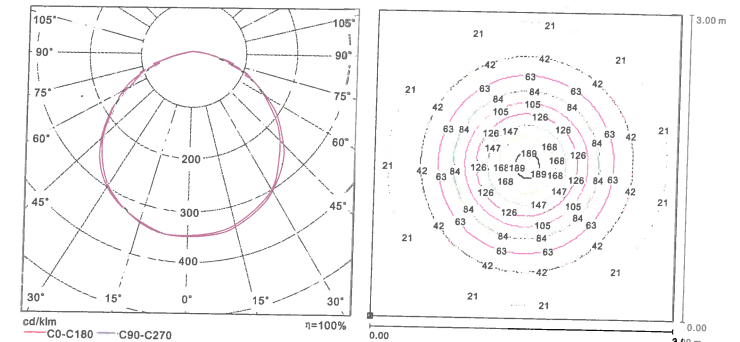

LED Ceiling Light

Model/Item	Power (watt)	LED Qty	Input Voltage	Color Temp. (K)	Luminous Output (lm)	Housing	Dimension (mm)	Weight (Kg)	Installation (mm)
SC101-080	6	80	90~264VAC	2600-10000	400	Aluminum alloy Punch	Φ290×90	340	Φ6 Expansion pipe, Screw St3.9×19
SC101-112	8.3	112	90~264VAC	2600-10000	560	Aluminum alloy Punch	Φ290×90	350	Φ6 Expansion pipe, Screw St3.9×19

G24 LED Light SG242-045

Model/Item	Power (watt)	LED Qty	Input Voltage	Color Temp. (K)	Luminous Output (lm)	Beam Angle	CRI	Housing	Dimension (mm)	Weight (g)	Installation
SG242-045	9	45	100~240V AC 50/60Hz	Cool white (5000-10000)	560	90°/120°	70	Aluminum alloy	Φ40mm×140	160	G24 2 Pin
	9	45	100~240V AC 50/60Hz	Neutral white (3700-5000)	560	90°/120°	70	Aluminum alloy	Φ40mm×140	160	G24 2 Pin
	9	45	100~240V AC 50/60Hz	Warm white (2600-3700)	620	90°/120°	70	Aluminum alloy	Φ40mm×140	160	G24 2 Pin

G24 LED Light SG243-060

Model/Item	Power (watt)	LED Qty	Input Voltage	Color Temp. (K)	Luminous Output (lm)	Beam Angle	CRI	Housing	Dimension (mm)	Weight (g)	Installation
SG243-060	13	60	100~240V AC 50/60Hz	Cool white (5000-10000)	760	90°/120°	70	Aluminum alloy	Φ40mm×169	160	G24 2 Pin
	13	60	100~240V AC 50/60Hz	Neutral white (3700-5000)	760	90°/120°	70	Aluminum alloy	Φ40mm×169	160	G24 2 Pin
	13	60	100~240V AC 50/60Hz	Warm white (2600-3700)	840	90°/120°	70	Aluminum alloy	Φ40mm×169	160	G24 2 Pin