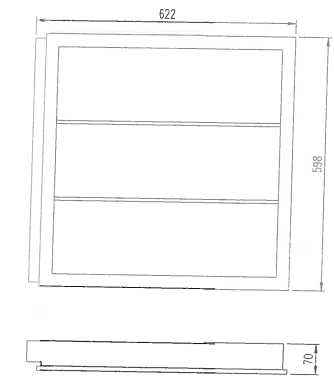

LED Grid Light
SG801-432

RoHS CE

Model/Item	Power (watt)	LED Qty	Input Voltage	Color Temp. (K)	Luminous Output (lm)	Beam Angle	CRI	Housing	Dimension (mm)	Weight (Kg)
SG801-432	30	432	100~240V AC 50/60Hz	Cool white (5000-10000)	2300	120°	70	Aluminum alloy	622X598X70	4
	30	432	100~240V AC 50/60Hz	Warm white (2600-3700)	2300	120°	80	Aluminum alloy	622X598X70	4

LED Grid Light
SG802-576

RoHS CE

Model/Item	Power (watt)	LED Qty	Input Voltage	Color Temp. (K)	Luminous Output (lm)	Beam Angle	CRI	Housing	Dimension (mm)	Weight (Kg)
SG802-576	40	576	100~240V AC 50/60Hz	Cool white (6000-7000)	3000	120°	70	Aluminum alloy	1198X298X70	4.5
	40	576	100~240V AC 50/60Hz	Cool white (6000-7000)	3000	120°	80	Aluminum alloy	1198X298X70	4.5