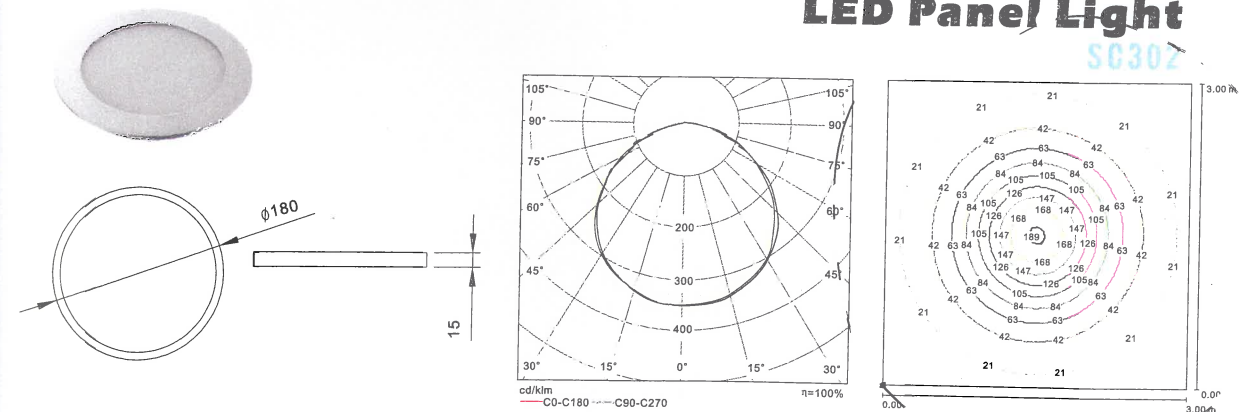

LED Panel Light SG302

Model/Item	Power (watt)	LED Qty	Input Voltage	Color Temp. (K)	Luminous Output (lm)	Beam Angle	CRI	Housing	Dimension (mm)	IP Rate
SC302-90	9	90	100~240V AC 50/60Hz	Cool white (6000-7000)	550	120°	70	Aluminum alloy	φ 180 × 15	IP40