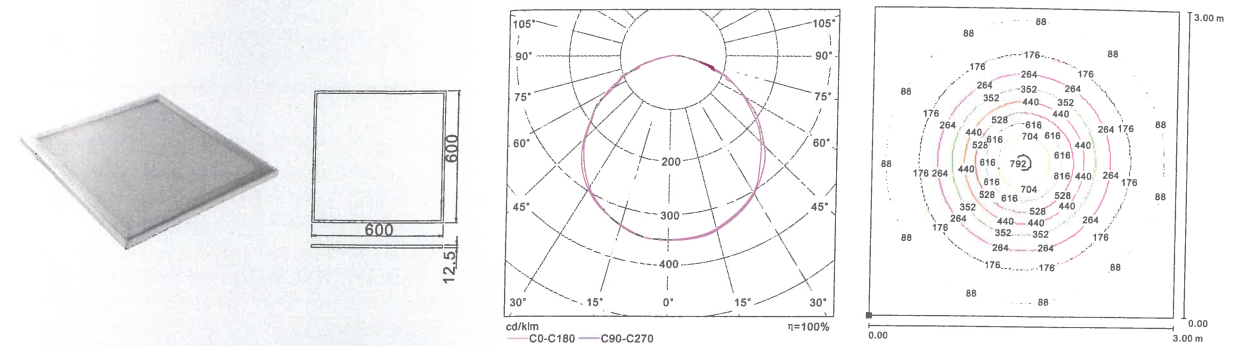

LED Panel Light SC204

Model/Item	Power (watt)	LED Qty	Input Voltage	Color Temp. (K)	Luminous Output (lm)	Beam Angle	CRI	Housing	Dimension (mm)	IP Rate
SC204-360	36	360	100~240V AC 50/60Hz	Cool white (6000-7000)	2300	120°	70	Aluminum alloy	600X600X12.5	IP40