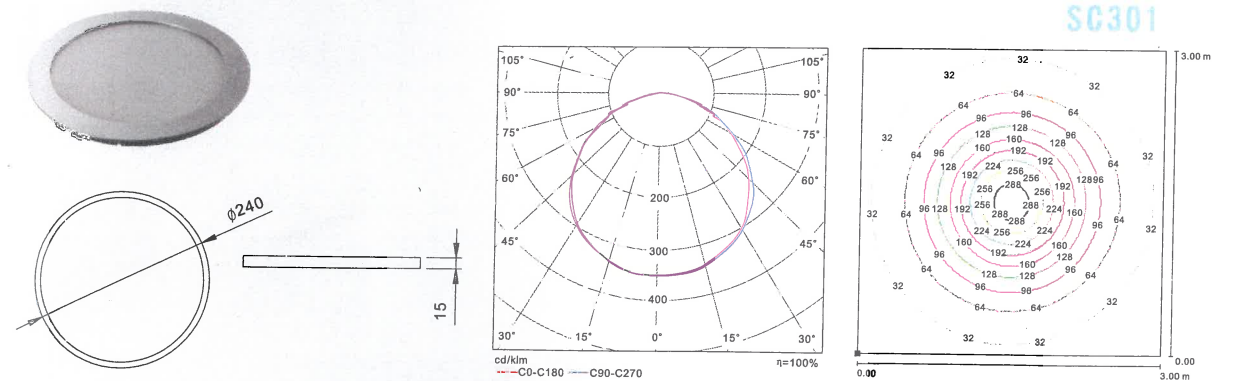

LED Panel Light SG301

Model/Item	Power (watt)	LED Qty	Input Voltage	Color Temp. (K)	Luminous Output (lm)	Beam Angle	CRI	Housing	Dimension (mm)	IP Rate
SC301-150	15	150	100~240V AC 50/60Hz	Cool white (6000-7000)	880	120°	70	Aluminum alloy	φ 240 × 15	IP40