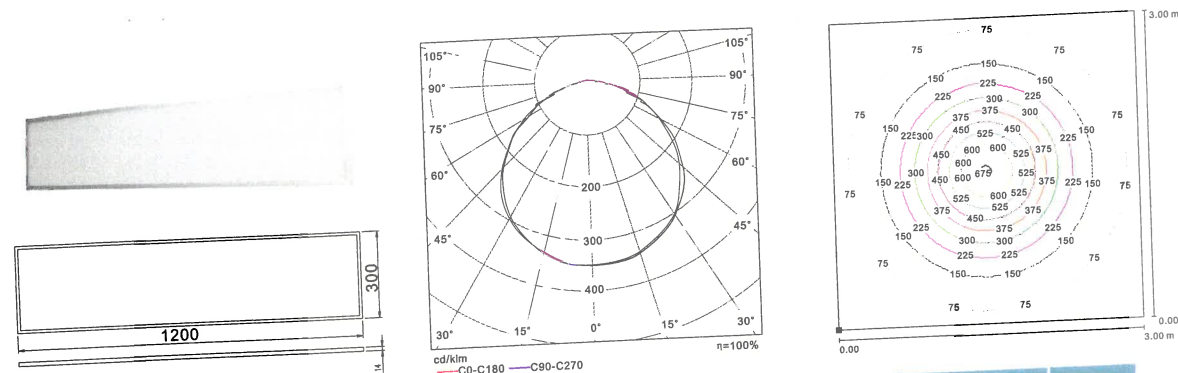

LED Down Light

SD207 Series

RoHS

CE

Model/Item	Power (watt)	LED Qty	Input Voltage	Color Temp. (K)	Luminous Output (lm)	Beam Angle	CRI	Housing	Dimension (mm)	Weight (g)	Installation (mm)
SD207-012	18	12	100~240VAC 50/60Hz	Cool white (5000-10000)	1370	90°	75	Aluminum alloy	Φ 240 × 85	1580	Φ 225 Hole
	18	12	100~240VAC 50/60Hz	Neutral white (3700-5000)	1200	90°	75	Aluminum alloy	Φ 240 × 85	1580	Φ 225 Hole
	18	12	100~240VAC 50/60Hz	Warm white (2600-3700)	1050	90°	80	Aluminum alloy	Φ 240 × 85	1580	Φ 225 Hole
SD207-216	26	216	100~240VAC 50/60Hz	Cool white (5000-10000)	1580	90°	70	Aluminum alloy	Φ 240 × 85	1580	Φ 225 Hole
	26	216	100~240VAC 50/60Hz	Neutral white (3700-5000)	1580	90°	70	Aluminum alloy	Φ 240 × 85	1580	Φ 225 Hole
	26	216	100~240VAC 50/60Hz	Warm white (2600-3700)	1580	90°	70	Aluminum alloy	Φ 240 × 85	1580	Φ 225 Hole

Lighting the future

LED Panel Light

LED Panel Light SG201

Model/Item	Power (watt)	LED Qty	Input Voltage	Color Temp. (K)	Luminous Output (lm)	Beam Angle	CRI	Housing	Dimension (mm)	IP Rate
SC201-488	30	488	100~240V AC 50/60Hz	Cool white (6000-7000)	1950	120°	70	Aluminum alloy	1200X300X14	IP40

LED Panel Light SG202

Model/Item	Power (watt)	LED Qty	Input Voltage	Color Temp. (K)	Luminous Output (lm)	Beam Angle	CRI	Housing	Dimension (mm)	IP Rate
SC202-180	18	180	100~240V AC 50/60Hz	Cool white (6000-7000)	1200	120°	70	Aluminum alloy	300X300X12.5	IP40

LED Panel Light SG203

Model/Item	Power (watt)	LED Qty	Input Voltage	Color Temp. (K)	Luminous Output (lm)	Beam Angle	CRI	Housing	Dimension (mm)	IP Rate
SC203-180	18	180	100~240V AC 50/60Hz	Cool white (6000-7000)	1300	120°	70	Aluminum alloy	600X300X12.5	IP40