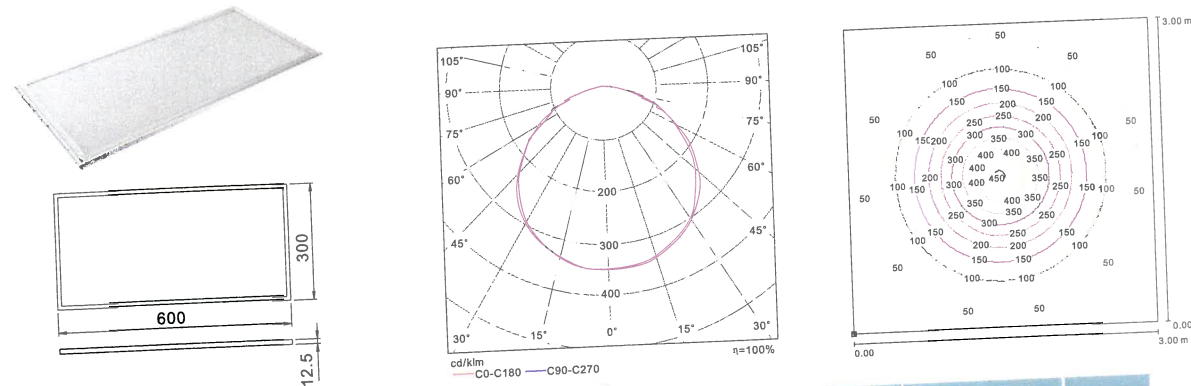

LED Down Light

SD207 Series

RoHS

CE

Model/Item	Power (watt)	LED Qty	Input Voltage	Color Temp. (K)	Luminous Output (lm)	Beam Angle	CRI	Housing	Dimension (mm)	Weight (g)	Installation (mm)
SD207-012	18	12	100~240VAC 50/60Hz	Cool white (5000-10000)	1370	90°	75	Aluminum alloy	Φ 240 × 85	1580	Φ 225 Hole
	18	12	100~240VAC 50/60Hz	Neutral white (3700-5000)	1200	90°	75	Aluminum alloy	Φ 240 × 85	1580	Φ 225 Hole
	18	12	100~240VAC 50/60Hz	Warm white (2600-3700)	1050	90°	80	Aluminum alloy	Φ 240 × 85	1580	Φ 225 Hole
SD207-216	26	216	100~240VAC 50/60Hz	Cool white (5000-10000)	1580	90°	70	Aluminum alloy	Φ 240 × 85	1580	Φ 225 Hole
	26	216	100~240VAC 50/60Hz	Neutral white (3700-5000)	1580	90°	70	Aluminum alloy	Φ 240 × 85	1580	Φ 225 Hole
	26	216	100~240VAC 50/60Hz	Warm white (2600-3700)	1580	90°	70	Aluminum alloy	Φ 240 × 85	1580	Φ 225 Hole

Lighting the future

LED Panel Light

LED Panel Light SG201

Model/Item	Power (watt)	LED Qty	Input Voltage	Color Temp. (K)	Luminous Output (lm)	Beam Angle	CRI	Housing	Dimension (mm)	IP Rate
SC201-488	30	488	100~240V AC 50/60Hz	Cool white (6000-7000)	1950	120°	70	Aluminum alloy	1200X300X14	IP40

LED Panel Light SG202

Model/Item	Power (watt)	LED Qty	Input Voltage	Color Temp. (K)	Luminous Output (lm)	Beam Angle	CRI	Housing	Dimension (mm)	IP Rate
SC202-180	18	180	100~240V AC 50/60Hz	Cool white (6000-7000)	1200	120°	70	Aluminum alloy	300X300X12.5	IP40

LED Panel Light SG203

Model/Item	Power (watt)	LED Qty	Input Voltage	Color Temp. (K)	Luminous Output (lm)	Beam Angle	CRI	Housing	Dimension (mm)	IP Rate
SC203-180	18	180	100~240V AC 50/60Hz	Cool white (6000-7000)	1300	120°	70	Aluminum alloy	600X300X12.5	IP40