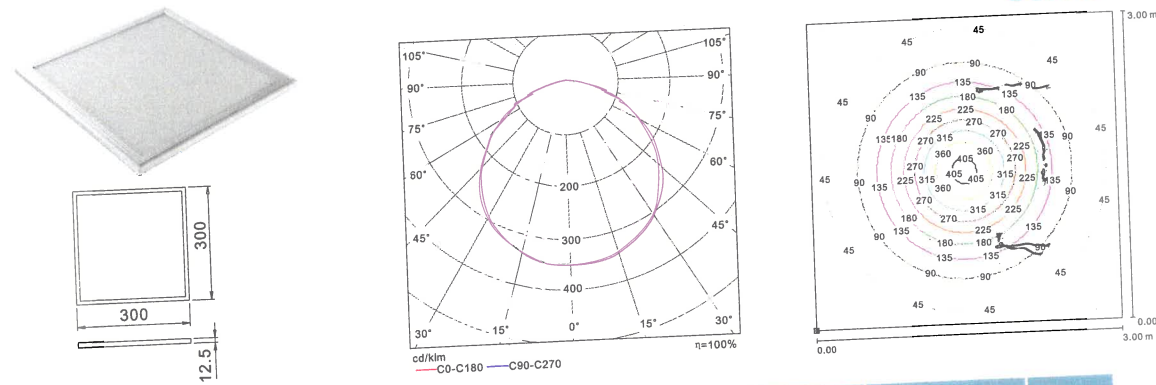

LED Down Light

SD207 Series

RoHS

CE

Model/Item	Power (watt)	LED Qty	Input Voltage	Color Temp. (K)	Luminous Output (lm)	Beam Angle	CRI	Housing	Dimension (mm)	Weight (g)	Installation (mm)
SD207-012	18	12	100~240VAC 50/60Hz	Cool white (5000-10000)	1370	90°	75	Aluminum alloy	Φ 240 × 85	1580	Φ 225 Hole
	18	12	100~240VAC 50/60Hz	Neutral white (3700-5000)	1200	90°	75	Aluminum alloy	Φ 240 × 85	1580	Φ 225 Hole
	18	12	100~240VAC 50/60Hz	Warm white (2600-3700)	1050	90°	80	Aluminum alloy	Φ 240 × 85	1580	Φ 225 Hole
SD207-216	26	216	100~240VAC 50/60Hz	Cool white (5000-10000)	1580	90°	70	Aluminum alloy	Φ 240 × 85	1580	Φ 225 Hole
	26	216	100~240VAC 50/60Hz	Neutral white (3700-5000)	1580	90°	70	Aluminum alloy	Φ 240 × 85	1580	Φ 225 Hole
	26	216	100~240VAC 50/60Hz	Warm white (2600-3700)	1580	90°	70	Aluminum alloy	Φ 240 × 85	1580	Φ 225 Hole

Lighting the future

LED Panel Light

LED Panel Light SG201

Model/Item	Power (watt)	LED Qty	Input Voltage	Color Temp. (K)	Luminous Output (lm)	Beam Angle	CRI	Housing	Dimension (mm)	IP Rate
SC201-488	30	488	100~240V AC 50/60Hz	Cool white (6000-7000)	1950	120°	70	Aluminum alloy	1200X300X14	IP40

LED Panel Light SG202

Model/Item	Power (watt)	LED Qty	Input Voltage	Color Temp. (K)	Luminous Output (lm)	Beam Angle	CRI	Housing	Dimension (mm)	IP Rate
SC202-180	18	180	100~240V AC 50/60Hz	Cool white (6000-7000)	1200	120°	70	Aluminum alloy	300X300X12.5	IP40

LED Panel Light SG203

Model/Item	Power (watt)	LED Qty	Input Voltage	Color Temp. (K)	Luminous Output (lm)	Beam Angle	CRI	Housing	Dimension (mm)	IP Rate
SC203-180	18	180	100~240V AC 50/60Hz	Cool white (6000-7000)	1300	120°	70	Aluminum alloy	600X300X12.5	IP40