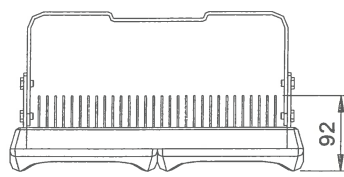

LED Tunnel Light SU601-056

Model/Item	Power (watt)	Input Voltage	Color Temp. (K)	Luminous Output (lm)	CRI	Power Factor	Lifespan (L70)	IP Rate	Dimension (mm)	Weight (Kg)	Installation (mm)
SU601-056	68	100~240V AC 50/60Hz	Cool white (5000-10000)	5600	75	0.95	50,000Hrs	IP65	360×218×92	5.5	2-M12 Bolt
	68	100~240V AC 50/60Hz	Neutral white (3700-5000)	4900	75	0.95	50,000Hrs	IP65	360×218×92	5.5	2-M12 Bolt
	68	100~240V AC 50/60Hz	Warm white (2600-3700)	4300	80	0.95	50,000Hrs	IP65	360×218×92	5.5	2-M12 Bolt

LED Tunnel Light SU602-056

Model/Item	Power (watt)	Input Voltage	Color Temp. (K)	Luminous Output (lm)	CRI	Power Factor	Lifespan (L70)	IP Rate	Dimension (mm)	Weight (Kg)	Installation (mm)
SU602-056	68	100~240V AC 50/60Hz	Cool white (5000-10000)	5600	75	0.95	50,000Hrs	IP65	415×309×175	8.0	2-M10 Bolt
	68	100~240V AC 50/60Hz	Neutral white (3700-5000)	4900	75	0.95	50,000Hrs	IP65	415×309×175	8.0	2-M10 Bolt
	68	100~240V AC 50/60Hz	Warm white (2600-3700)	4300	80	0.95	50,000Hrs	IP65	415×309×175	8.0	2-M10 Bolt

LED Tunnel Light SU602-112

RoHS CE

Model/Item	Power (watt)	Input Voltage	Color Temp. (K)	Luminous Output (lm)	CRI	Power Factor	Lifespan (L70)	IP Rate	Dimension (mm)	Weight (Kg)	Installation (mm)
	135	100~240V AC 50/60Hz	Cool white (5000-10000)	12500	75	0.95	50,000Hrs	IP65	415×309×252	8.6	2-M10 Bolt
SU602-112	135	100~240V AC 50/60Hz	Neutral white (3700-5000)	11000	75	0.95	50,000Hrs	IP65	415×309×252	8.6	2-M10 Bolt
	135	100~240V AC 50/60Hz	Warm white (2600-3700)	9700	80	0.95	50,000Hrs	IP65	415×309×252	8.6	2-M10 Bolt