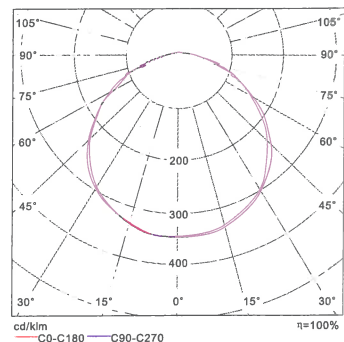

LED Tunnel Light SU602-056

Model/Item	Power (watt)	Input Voltage	Color Temp. (K)	Luminous Output (lm)	CRI	Power Factor	Lifespan (L70)	IP Rate	Dimension (mm)	Weight (Kg)	Installation (mm)
SU602-056	68	100~240V AC 50/60Hz	Cool white (5000-10000)	5600	75	0.95	50,000Hrs	IP65	415×309×175	8.0	2-M10 Bolt
	68	100~240V AC 50/60Hz	Neutral white (3700-5000)	4900	75	0.95	50,000Hrs	IP65	415×309×175	8.0	2-M10 Bolt
	68	100~240V AC 50/60Hz	Warm white (2600-3700)	4300	80	0.95	50,000Hrs	IP65	415×309×175	8.0	2-M10 Bolt

LED Tunnel Light SU602-112

RoHS CE

Model/Item	Power (watt)	Input Voltage	Color Temp. (K)	Luminous Output (lm)	CRI	Power Factor	Lifespan (L70)	IP Rate	Dimension (mm)	Weight (Kg)	Installation (mm)
	135	100~240V AC 50/60Hz	Cool white (5000-10000)	12500	75	0.95	50,000Hrs	IP65	415×309×252	8.6	2-M10 Bolt
SU602-112	135	100~240V AC 50/60Hz	Neutral white (3700-5000)	11000	75	0.95	50,000Hrs	IP65	415×309×252	8.6	2-M10 Bolt
	135	100~240V AC 50/60Hz	Warm white (2600-3700)	9700	80	0.95	50,000Hrs	IP65	415×309×252	8.6	2-M10 Bolt

LED Stage Light SU603-112

RoHS CE

Model/Item	Power (watt)	Input Voltage	Color Temp. (K)	Luminous Output (lm)	CRI	Power Factor	Lifespan (L70)	IP Rate	Dimension (mm)	Weight (Kg)	Installation (mm)
	135	100~240V AC 50/60Hz	Cool white (5000-10000)	12500	75	0.95	50,000Hrs	IP54	376×245×240	5.8	4-M8 Bolt
SU603-112	135	100~240V AC 50/60Hz	Neutral white (3700-5000)	11000	75	0.95	50,000Hrs	IP54	376×245×240	5.8	4-M8 Bolt
	135	100~240V AC 50/60Hz	Warm white (2600-3700)	9700	80	0.95	50,000Hrs	IP54	376×245×240	5.8	4-M8 Bolt