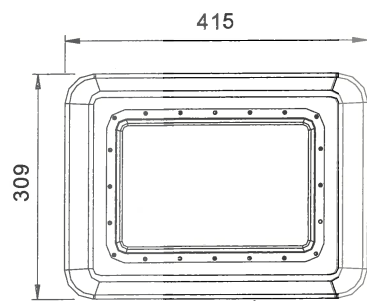

LED Tunnel Light SU602-056

Model/Item	Power (watt)	Input Voltage	Color Temp. (K)	Luminous Output (lm)	CRI	Power Factor	Lifespan (L70)	IP Rate	Dimension (mm)	Weight (Kg)	Installation (mm)
SU602-056	68	100~240V AC 50/60Hz	Cool white (5000-10000)	5600	75	0.95	50,000Hrs	IP65	415×309×175	8.0	2-M10 Bolt
	68	100~240V AC 50/60Hz	Neutral white (3700-5000)	4900	75	0.95	50,000Hrs	IP65	415×309×175	8.0	2-M10 Bolt
	68	100~240V AC 50/60Hz	Warm white (2600-3700)	4300	80	0.95	50,000Hrs	IP65	415×309×175	8.0	2-M10 Bolt

LED Tunnel Light SU602-112

RoHS CE

Model/Item	Power (watt)	Input Voltage	Color Temp. (K)	Luminous Output (lm)	CRI	Power Factor	Lifespan (L70)	IP Rate	Dimension (mm)	Weight (Kg)	Installation (mm)
	135	100~240V AC 50/60Hz	Cool white (5000-10000)	12500	75	0.95	50,000Hrs	IP65	415×309×252	8.6	2-M10 Bolt
SU602-112	135	100~240V AC 50/60Hz	Neutral white (3700-5000)	11000	75	0.95	50,000Hrs	IP65	415×309×252	8.6	2-M10 Bolt
	135	100~240V AC 50/60Hz	Warm white (2600-3700)	9700	80	0.95	50,000Hrs	IP65	415×309×252	8.6	2-M10 Bolt

LED Stage Light SU603-112

RoHS CE

Model/Item	Power (watt)	Input Voltage	Color Temp. (K)	Luminous Output (lm)	CRI	Power Factor	Lifespan (L70)	IP Rate	Dimension (mm)	Weight (Kg)	Installation (mm)
	135	100~240V AC 50/60Hz	Cool white (5000-10000)	12500	75	0.95	50,000Hrs	IP54	376×245×240	5.8	4-M8 Bolt
SU603-112	135	100~240V AC 50/60Hz	Neutral white (3700-5000)	11000	75	0.95	50,000Hrs	IP54	376×245×240	5.8	4-M8 Bolt
	135	100~240V AC 50/60Hz	Warm white (2600-3700)	9700	80	0.95	50,000Hrs	IP54	376×245×240	5.8	4-M8 Bolt