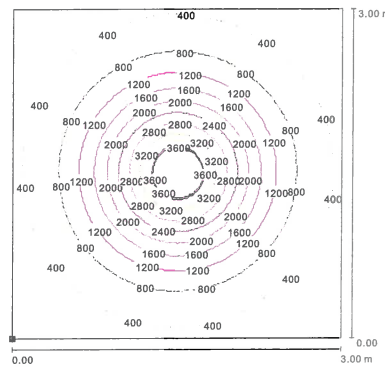

LED Tunnel Light SU602-056

Model/Item	Power (watt)	Input Voltage	Color Temp. (K)	Luminous Output (lm)	CRI	Power Factor	Lifespan (L70)	IP Rate	Dimension (mm)	Weight (Kg)	Installation (mm)
SU602-056	68	100~240V AC 50/60Hz	Cool white (5000-10000)	5600	75	0.95	50,000Hrs	IP65	415×309×175	8.0	2-M10 Bolt
	68	100~240V AC 50/60Hz	Neutral white (3700-5000)	4900	75	0.95	50,000Hrs	IP65	415×309×175	8.0	2-M10 Bolt
	68	100~240V AC 50/60Hz	Warm white (2600-3700)	4300	80	0.95	50,000Hrs	IP65	415×309×175	8.0	2-M10 Bolt

LED Tunnel Light SU602-112

RoHS CE

Model/Item	Power (watt)	Input Voltage	Color Temp. (K)	Luminous Output (lm)	CRI	Power Factor	Lifespan (L70)	IP Rate	Dimension (mm)	Weight (Kg)	Installation (mm)
	135	100~240V AC 50/60Hz	Cool white (5000-10000)	12500	75	0.95	50,000Hrs	IP65	415×309×252	8.6	2-M10 Bolt
SU602-112	135	100~240V AC 50/60Hz	Neutral white (3700-5000)	11000	75	0.95	50,000Hrs	IP65	415×309×252	8.6	2-M10 Bolt
	135	100~240V AC 50/60Hz	Warm white (2600-3700)	9700	80	0.95	50,000Hrs	IP65	415×309×252	8.6	2-M10 Bolt

LED Stage Light SU603-112

RoHS CE

Model/Item	Power (watt)	Input Voltage	Color Temp. (K)	Luminous Output (lm)	CRI	Power Factor	Lifespan (L70)	IP Rate	Dimension (mm)	Weight (Kg)	Installation (mm)
	135	100~240V AC 50/60Hz	Cool white (5000-10000)	12500	75	0.95	50,000Hrs	IP54	376×245×240	5.8	4-M8 Bolt
SU603-112	135	100~240V AC 50/60Hz	Neutral white (3700-5000)	11000	75	0.95	50,000Hrs	IP54	376×245×240	5.8	4-M8 Bolt
	135	100~240V AC 50/60Hz	Warm white (2600-3700)	9700	80	0.95	50,000Hrs	IP54	376×245×240	5.8	4-M8 Bolt