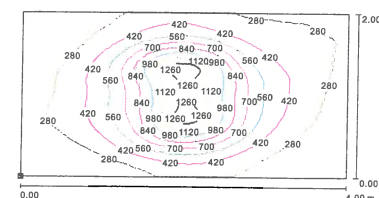

LED Tunnel Light SU601-056

Model/Item	Power (watt)	Input Voltage	Color Temp. (K)	Luminous Output (lm)	CRI	Power Factor	Lifespan (L70)	IP Rate	Dimension (mm)	Weight (Kg)	Installation (mm)
SU601-056	68	100~240V AC 50/60Hz	Cool white (5000-10000)	5600	75	0.95	50,000Hrs	IP65	360×218×92	5.5	2-M12 Bolt
	68	100~240V AC 50/60Hz	Neutral white (3700-5000)	4900	75	0.95	50,000Hrs	IP65	360×218×92	5.5	2-M12 Bolt
	68	100~240V AC 50/60Hz	Warm white (2600-3700)	4300	80	0.95	50,000Hrs	IP65	360×218×92	5.5	2-M12 Bolt

LED Tunnel Light SU602-056

Model/Item	Power (watt)	Input Voltage	Color Temp. (K)	Luminous Output (lm)	CRI	Power Factor	Lifespan (L70)	IP Rate	Dimension (mm)	Weight (Kg)	Installation (mm)
SU602-056	68	100~240V AC 50/60Hz	Cool white (5000-10000)	5600	75	0.95	50,000Hrs	IP65	415×309×175	8.0	2-M10 Bolt
	68	100~240V AC 50/60Hz	Neutral white (3700-5000)	4900	75	0.95	50,000Hrs	IP65	415×309×175	8.0	2-M10 Bolt
	68	100~240V AC 50/60Hz	Warm white (2600-3700)	4300	80	0.95	50,000Hrs	IP65	415×309×175	8.0	2-M10 Bolt

LED Stage Light SU603-112

RoHS CE

Model/Item	Power (watt)	Input Voltage	Color Temp. (K)	Luminous Output (lm)	CRI	Power Factor	Lifespan (L70)	IP Rate	Dimension (mm)	Weight (Kg)	Installation (mm)
	135	100~240V AC 50/60Hz	Cool white (5000-10000)	12500	75	0.95	50,000Hrs	IP54	376×245×240	5.8	4-M8 Bolt
SU603-112	135	100~240V AC 50/60Hz	Neutral white (3700-5000)	11000	75	0.95	50,000Hrs	IP54	376×245×240	5.8	4-M8 Bolt
	135	100~240V AC 50/60Hz	Warm white (2600-3700)	9700	80	0.95	50,000Hrs	IP54	376×245×240	5.8	4-M8 Bolt