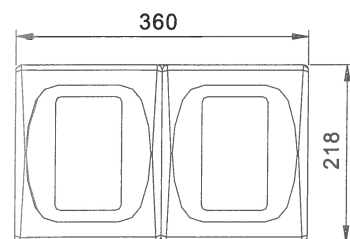

LED Tunnel Light SU601-056