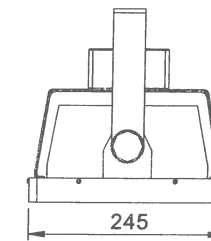

LED Tunnel Light SU602-056

Model/Item	Power (watt)	Input Voltage	Color Temp. (K)	Luminous Output (lm)	CRI	Power Factor	Lifespan (L70)	IP Rate	Dimension (mm)	Weight (Kg)	Installation (mm)
SU602-056	68	100~240V AC 50/60Hz	Cool white (5000-10000)	5600	75	0.95	50,000Hrs	IP65	415×309×175	8.0	2-M10 Bolt
	68	100~240V AC 50/60Hz	Neutral white (3700-5000)	4900	75	0.95	50,000Hrs	IP65	415×309×175	8.0	2-M10 Bolt
	68	100~240V AC 50/60Hz	Warm white (2600-3700)	4300	80	0.95	50,000Hrs	IP65	415×309×175	8.0	2-M10 Bolt

LED Tunnel Light SU602-112

RoHS CE

Model/Item	Power (watt)	Input Voltage	Color Temp. (K)	Luminous Output (lm)	CRI	Power Factor	Lifespan (L70)	IP Rate	Dimension (mm)	Weight (Kg)	Installation (mm)
	135	100~240V AC 50/60Hz	Cool white (5000-10000)	12500	75	0.95	50,000Hrs	IP65	415×309×252	8.6	2-M10 Bolt
SU602-112	135	100~240V AC 50/60Hz	Neutral white (3700-5000)	11000	75	0.95	50,000Hrs	IP65	415×309×252	8.6	2-M10 Bolt
	135	100~240V AC 50/60Hz	Warm white (2600-3700)	9700	80	0.95	50,000Hrs	IP65	415×309×252	8.6	2-M10 Bolt

LED Stage Light SU603-112

RoHS CE

Model/Item	Power (watt)	Input Voltage	Color Temp. (K)	Luminous Output (lm)	CRI	Power Factor	Lifespan (L70)	IP Rate	Dimension (mm)	Weight (Kg)	Installation (mm)
	135	100~240V AC 50/60Hz	Cool white (5000-10000)	12500	75	0.95	50,000Hrs	IP54	376×245×240	5.8	4-M8 Bolt
SU603-112	135	100~240V AC 50/60Hz	Neutral white (3700-5000)	11000	75	0.95	50,000Hrs	IP54	376×245×240	5.8	4-M8 Bolt
	135	100~240V AC 50/60Hz	Warm white (2600-3700)	9700	80	0.95	50,000Hrs	IP54	376×245×240	5.8	4-M8 Bolt