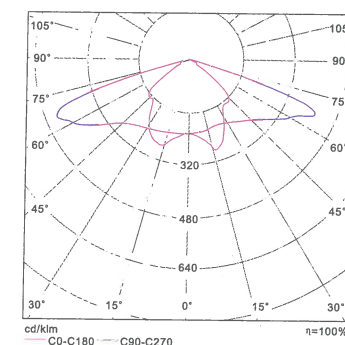

LED Tunnel Light SU601-056

Model/Item	Power (watt)	Input Voltage	Color Temp. (K)	Luminous Output (lm)	CRI	Power Factor	Lifespan (L70)	IP Rate	Dimension (mm)	Weight (Kg)	Installation (mm)
SU601-056	68	100~240V AC 50/60Hz	Cool white (5000-10000)	5600	75	0.95	50,000Hrs	IP65	360×218×92	5.5	2-M12 Bolt
	68	100~240V AC 50/60Hz	Neutral white (3700-5000)	4900	75	0.95	50,000Hrs	IP65	360×218×92	5.5	2-M12 Bolt
	68	100~240V AC 50/60Hz	Warm white (2600-3700)	4300	80	0.95	50,000Hrs	IP65	360×218×92	5.5	2-M12 Bolt

LED Tunnel Light SU602-056

Model/Item	Power (watt)	Input Voltage	Color Temp. (K)	Luminous Output (lm)	CRI	Power Factor	Lifespan (L70)	IP Rate	Dimension (mm)	Weight (Kg)	Installation (mm)
SU602-056	68	100~240V AC 50/60Hz	Cool white (5000-10000)	5600	75	0.95	50,000Hrs	IP65	415×309×175	8.0	2-M10 Bolt
	68	100~240V AC 50/60Hz	Neutral white (3700-5000)	4900	75	0.95	50,000Hrs	IP65	415×309×175	8.0	2-M10 Bolt
	68	100~240V AC 50/60Hz	Warm white (2600-3700)	4300	80	0.95	50,000Hrs	IP65	415×309×175	8.0	2-M10 Bolt

LED Stage Light SU603-112

RoHS CE

Model/Item	Power (watt)	Input Voltage	Color Temp. (K)	Luminous Output (lm)	CRI	Power Factor	Lifespan (L70)	IP Rate	Dimension (mm)	Weight (Kg)	Installation (mm)
	135	100~240V AC 50/60Hz	Cool white (5000-10000)	12500	75	0.95	50,000Hrs	IP54	376×245×240	5.8	4-M8 Bolt
SU603-112	135	100~240V AC 50/60Hz	Neutral white (3700-5000)	11000	75	0.95	50,000Hrs	IP54	376×245×240	5.8	4-M8 Bolt
	135	100~240V AC 50/60Hz	Warm white (2600-3700)	9700	80	0.95	50,000Hrs	IP54	376×245×240	5.8	4-M8 Bolt