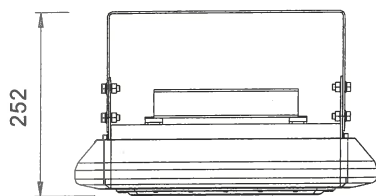

LED Tunnel Light SU602-056

Model/Item	Power (watt)	Input Voltage	Color Temp. (K)	Luminous Output (lm)	CRI	Power Factor	Lifespan (L70)	IP Rate	Dimension (mm)	Weight (Kg)	Installation (mm)
SU602-056	68	100~240V AC 50/60Hz	Cool white (5000-10000)	5600	75	0.95	50,000Hrs	IP65	415×309×175	8.0	2-M10 Bolt
	68	100~240V AC 50/60Hz	Neutral white (3700-5000)	4900	75	0.95	50,000Hrs	IP65	415×309×175	8.0	2-M10 Bolt
	68	100~240V AC 50/60Hz	Warm white (2600-3700)	4300	80	0.95	50,000Hrs	IP65	415×309×175	8.0	2-M10 Bolt

LED Tunnel Light SU602-112

RoHS CE

Model/Item	Power (watt)	Input Voltage	Color Temp. (K)	Luminous Output (lm)	CRI	Power Factor	Lifespan (L70)	IP Rate	Dimension (mm)	Weight (Kg)	Installation (mm)
	135	100~240V AC 50/60Hz	Cool white (5000-10000)	12500	75	0.95	50,000Hrs	IP65	415×309×252	8.6	2-M10 Bolt
SU602-112	135	100~240V AC 50/60Hz	Neutral white (3700-5000)	11000	75	0.95	50,000Hrs	IP65	415×309×252	8.6	2-M10 Bolt
	135	100~240V AC 50/60Hz	Warm white (2600-3700)	9700	80	0.95	50,000Hrs	IP65	415×309×252	8.6	2-M10 Bolt

LED Stage Light SU603-112

RoHS CE

Model/Item	Power (watt)	Input Voltage	Color Temp. (K)	Luminous Output (lm)	CRI	Power Factor	Lifespan (L70)	IP Rate	Dimension (mm)	Weight (Kg)	Installation (mm)
	135	100~240V AC 50/60Hz	Cool white (5000-10000)	12500	75	0.95	50,000Hrs	IP54	376×245×240	5.8	4-M8 Bolt
SU603-112	135	100~240V AC 50/60Hz	Neutral white (3700-5000)	11000	75	0.95	50,000Hrs	IP54	376×245×240	5.8	4-M8 Bolt
	135	100~240V AC 50/60Hz	Warm white (2600-3700)	9700	80	0.95	50,000Hrs	IP54	376×245×240	5.8	4-M8 Bolt