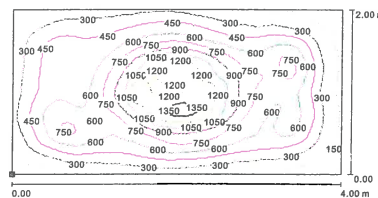

LED Tunnel Light SU601-056

Model/Item	Power (watt)	Input Voltage	Color Temp. (K)	Luminous Output (lm)	CRI	Power Factor	Lifespan (L70)	IP Rate	Dimension (mm)	Weight (Kg)	Installation (mm)
SU601-056	68	100~240V AC 50/60Hz	Cool white (5000-10000)	5600	75	0.95	50,000Hrs	IP65	360×218×92	5.5	2-M12 Bolt
	68	100~240V AC 50/60Hz	Neutral white (3700-5000)	4900	75	0.95	50,000Hrs	IP65	360×218×92	5.5	2-M12 Bolt
	68	100~240V AC 50/60Hz	Warm white (2600-3700)	4300	80	0.95	50,000Hrs	IP65	360×218×92	5.5	2-M12 Bolt

LED Tunnel Light SU602-056

Model/Item	Power (watt)	Input Voltage	Color Temp. (K)	Luminous Output (lm)	CRI	Power Factor	Lifespan (L70)	IP Rate	Dimension (mm)	Weight (Kg)	Installation (mm)
SU602-056	68	100~240V AC 50/60Hz	Cool white (5000-10000)	5600	75	0.95	50,000Hrs	IP65	415×309×175	8.0	2-M10 Bolt
	68	100~240V AC 50/60Hz	Neutral white (3700-5000)	4900	75	0.95	50,000Hrs	IP65	415×309×175	8.0	2-M10 Bolt
	68	100~240V AC 50/60Hz	Warm white (2600-3700)	4300	80	0.95	50,000Hrs	IP65	415×309×175	8.0	2-M10 Bolt

LED Stage Light SU603-112

RoHS CE

Model/Item	Power (watt)	Input Voltage	Color Temp. (K)	Luminous Output (lm)	CRI	Power Factor	Lifespan (L70)	IP Rate	Dimension (mm)	Weight (Kg)	Installation (mm)
	135	100~240V AC 50/60Hz	Cool white (5000-10000)	12500	75	0.95	50,000Hrs	IP54	376×245×240	5.8	4-M8 Bolt
SU603-112	135	100~240V AC 50/60Hz	Neutral white (3700-5000)	11000	75	0.95	50,000Hrs	IP54	376×245×240	5.8	4-M8 Bolt
	135	100~240V AC 50/60Hz	Warm white (2600-3700)	9700	80	0.95	50,000Hrs	IP54	376×245×240	5.8	4-M8 Bolt