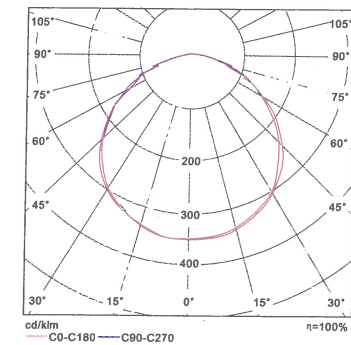

LED Tunnel Light SU602-056

Model/Item	Power (watt)	Input Voltage	Color Temp. (K)	Luminous Output (lm)	CRI	Power Factor	Lifespan (L70)	IP Rate	Dimension (mm)	Weight (Kg)	Installation (mm)
SU602-056	68	100~240V AC 50/60Hz	Cool white (5000-10000)	5600	75	0.95	50,000Hrs	IP65	415×309×175	8.0	2-M10 Bolt
	68	100~240V AC 50/60Hz	Neutral white (3700-5000)	4900	75	0.95	50,000Hrs	IP65	415×309×175	8.0	2-M10 Bolt
	68	100~240V AC 50/60Hz	Warm white (2600-3700)	4300	80	0.95	50,000Hrs	IP65	415×309×175	8.0	2-M10 Bolt

LED Tunnel Light SU602-112

RoHS CE

Model/Item	Power (watt)	Input Voltage	Color Temp. (K)	Luminous Output (lm)	CRI	Power Factor	Lifespan (L70)	IP Rate	Dimension (mm)	Weight (Kg)	Installation (mm)
	135	100~240V AC 50/60Hz	Cool white (5000-10000)	12500	75	0.95	50,000Hrs	IP65	415×309×252	8.6	2-M10 Bolt
SU602-112	135	100~240V AC 50/60Hz	Neutral white (3700-5000)	11000	75	0.95	50,000Hrs	IP65	415×309×252	8.6	2-M10 Bolt
	135	100~240V AC 50/60Hz	Warm white (2600-3700)	9700	80	0.95	50,000Hrs	IP65	415×309×252	8.6	2-M10 Bolt

LED Stage Light SU603-112

RoHS CE

Model/Item	Power (watt)	Input Voltage	Color Temp. (K)	Luminous Output (lm)	CRI	Power Factor	Lifespan (L70)	IP Rate	Dimension (mm)	Weight (Kg)	Installation (mm)
	135	100~240V AC 50/60Hz	Cool white (5000-10000)	12500	75	0.95	50,000Hrs	IP54	376×245×240	5.8	4-M8 Bolt
SU603-112	135	100~240V AC 50/60Hz	Neutral white (3700-5000)	11000	75	0.95	50,000Hrs	IP54	376×245×240	5.8	4-M8 Bolt
	135	100~240V AC 50/60Hz	Warm white (2600-3700)	9700	80	0.95	50,000Hrs	IP54	376×245×240	5.8	4-M8 Bolt