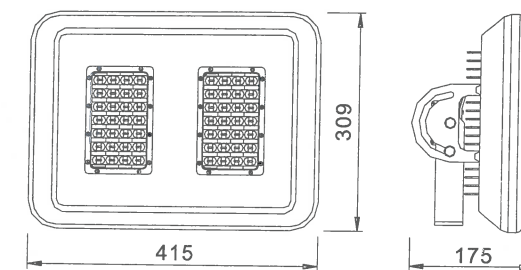

LED Tunnel Light SU601-056

Model/Item	Power (watt)	Input Voltage	Color Temp. (K)	Luminous Output (lm)	CRI	Power Factor	Lifespan (L70)	IP Rate	Dimension (mm)	Weight (Kg)	Installation (mm)
SU601-056	68	100~240V AC 50/60Hz	Cool white (5000-10000)	5600	75	0.95	50,000Hrs	IP65	360×218×92	5.5	2-M12 Bolt
	68	100~240V AC 50/60Hz	Neutral white (3700-5000)	4900	75	0.95	50,000Hrs	IP65	360×218×92	5.5	2-M12 Bolt
	68	100~240V AC 50/60Hz	Warm white (2600-3700)	4300	80	0.95	50,000Hrs	IP65	360×218×92	5.5	2-M12 Bolt

LED Tunnel Light SU602-056

Model/Item	Power (watt)	Input Voltage	Color Temp. (K)	Luminous Output (lm)	CRI	Power Factor	Lifespan (L70)	IP Rate	Dimension (mm)	Weight (Kg)	Installation (mm)
SU602-056	68	100~240V AC 50/60Hz	Cool white (5000-10000)	5600	75	0.95	50,000Hrs	IP65	415×309×175	8.0	2-M10 Bolt
	68	100~240V AC 50/60Hz	Neutral white (3700-5000)	4900	75	0.95	50,000Hrs	IP65	415×309×175	8.0	2-M10 Bolt
	68	100~240V AC 50/60Hz	Warm white (2600-3700)	4300	80	0.95	50,000Hrs	IP65	415×309×175	8.0	2-M10 Bolt

LED Stage Light SU603-112

RoHS CE

Model/Item	Power (watt)	Input Voltage	Color Temp. (K)	Luminous Output (lm)	CRI	Power Factor	Lifespan (L70)	IP Rate	Dimension (mm)	Weight (Kg)	Installation (mm)
	135	100~240V AC 50/60Hz	Cool white (5000-10000)	12500	75	0.95	50,000Hrs	IP54	376×245×240	5.8	4-M8 Bolt
SU603-112	135	100~240V AC 50/60Hz	Neutral white (3700-5000)	11000	75	0.95	50,000Hrs	IP54	376×245×240	5.8	4-M8 Bolt
	135	100~240V AC 50/60Hz	Warm white (2600-3700)	9700	80	0.95	50,000Hrs	IP54	376×245×240	5.8	4-M8 Bolt