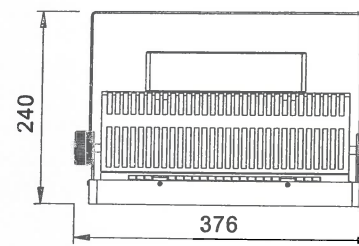

LED Tunnel Light SU602-056

Model/Item	Power (watt)	Input Voltage	Color Temp. (K)	Luminous Output (lm)	CRI	Power Factor	Lifespan (L70)	IP Rate	Dimension (mm)	Weight (Kg)	Installation (mm)
SU602-056	68	100~240V AC 50/60Hz	Cool white (5000-10000)	5600	75	0.95	50,000Hrs	IP65	415×309×175	8.0	2-M10 Bolt
	68	100~240V AC 50/60Hz	Neutral white (3700-5000)	4900	75	0.95	50,000Hrs	IP65	415×309×175	8.0	2-M10 Bolt
	68	100~240V AC 50/60Hz	Warm white (2600-3700)	4300	80	0.95	50,000Hrs	IP65	415×309×175	8.0	2-M10 Bolt

LED Tunnel Light SU602-112

RoHS CE

Model/Item	Power (watt)	Input Voltage	Color Temp. (K)	Luminous Output (lm)	CRI	Power Factor	Lifespan (L70)	IP Rate	Dimension (mm)	Weight (Kg)	Installation (mm)
	135	100~240V AC 50/60Hz	Cool white (5000-10000)	12500	75	0.95	50,000Hrs	IP65	415×309×252	8.6	2-M10 Bolt
SU602-112	135	100~240V AC 50/60Hz	Neutral white (3700-5000)	11000	75	0.95	50,000Hrs	IP65	415×309×252	8.6	2-M10 Bolt
	135	100~240V AC 50/60Hz	Warm white (2600-3700)	9700	80	0.95	50,000Hrs	IP65	415×309×252	8.6	2-M10 Bolt

LED Stage Light SU603-112

RoHS CE

Model/Item	Power (watt)	Input Voltage	Color Temp. (K)	Luminous Output (lm)	CRI	Power Factor	Lifespan (L70)	IP Rate	Dimension (mm)	Weight (Kg)	Installation (mm)
	135	100~240V AC 50/60Hz	Cool white (5000-10000)	12500	75	0.95	50,000Hrs	IP54	376×245×240	5.8	4-M8 Bolt
SU603-112	135	100~240V AC 50/60Hz	Neutral white (3700-5000)	11000	75	0.95	50,000Hrs	IP54	376×245×240	5.8	4-M8 Bolt
	135	100~240V AC 50/60Hz	Warm white (2600-3700)	9700	80	0.95	50,000Hrs	IP54	376×245×240	5.8	4-M8 Bolt