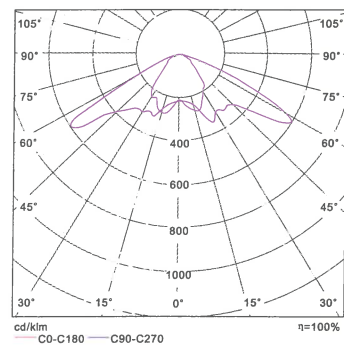

LED Tunnel Light SU601-056

Model/Item	Power (watt)	Input Voltage	Color Temp. (K)	Luminous Output (lm)	CRI	Power Factor	Lifespan (L70)	IP Rate	Dimension (mm)	Weight (Kg)	Installation (mm)
SU601-056	68	100~240V AC 50/60Hz	Cool white (5000-10000)	5600	75	0.95	50,000Hrs	IP65	360×218×92	5.5	2-M12 Bolt
	68	100~240V AC 50/60Hz	Neutral white (3700-5000)	4900	75	0.95	50,000Hrs	IP65	360×218×92	5.5	2-M12 Bolt
	68	100~240V AC 50/60Hz	Warm white (2600-3700)	4300	80	0.95	50,000Hrs	IP65	360×218×92	5.5	2-M12 Bolt

LED Tunnel Light SU602-056

Model/Item	Power (watt)	Input Voltage	Color Temp. (K)	Luminous Output (lm)	CRI	Power Factor	Lifespan (L70)	IP Rate	Dimension (mm)	Weight (Kg)	Installation (mm)
SU602-056	68	100~240V AC 50/60Hz	Cool white (5000-10000)	5600	75	0.95	50,000Hrs	IP65	415×309×175	8.0	2-M10 Bolt
	68	100~240V AC 50/60Hz	Neutral white (3700-5000)	4900	75	0.95	50,000Hrs	IP65	415×309×175	8.0	2-M10 Bolt
	68	100~240V AC 50/60Hz	Warm white (2600-3700)	4300	80	0.95	50,000Hrs	IP65	415×309×175	8.0	2-M10 Bolt

LED Stage Light SU603-112

RoHS CE

Model/Item	Power (watt)	Input Voltage	Color Temp. (K)	Luminous Output (lm)	CRI	Power Factor	Lifespan (L70)	IP Rate	Dimension (mm)	Weight (Kg)	Installation (mm)
	135	100~240V AC 50/60Hz	Cool white (5000-10000)	12500	75	0.95	50,000Hrs	IP54	376×245×240	5.8	4-M8 Bolt
SU603-112	135	100~240V AC 50/60Hz	Neutral white (3700-5000)	11000	75	0.95	50,000Hrs	IP54	376×245×240	5.8	4-M8 Bolt
	135	100~240V AC 50/60Hz	Warm white (2600-3700)	9700	80	0.95	50,000Hrs	IP54	376×245×240	5.8	4-M8 Bolt