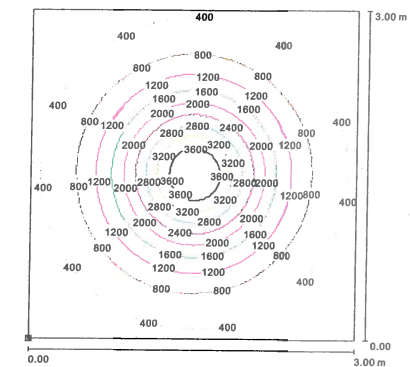

LED Tunnel Light SU602-056

Model/Item	Power (watt)	Input Voltage	Color Temp. (K)	Luminous Output (lm)	CRI	Power Factor	Lifespan (L70)	IP Rate	Dimension (mm)	Weight (Kg)	Installation (mm)
SU602-056	68	100~240V AC 50/60Hz	Cool white (5000-10000)	5600	75	0.95	50,000Hrs	IP65	415×309×175	8.0	2-M10 Bolt
	68	100~240V AC 50/60Hz	Neutral white (3700-5000)	4900	75	0.95	50,000Hrs	IP65	415×309×175	8.0	2-M10 Bolt
	68	100~240V AC 50/60Hz	Warm white (2600-3700)	4300	80	0.95	50,000Hrs	IP65	415×309×175	8.0	2-M10 Bolt

LED Tunnel Light SU602-112

RoHS CE

Model/Item	Power (watt)	Input Voltage	Color Temp. (K)	Luminous Output (lm)	CRI	Power Factor	Lifespan (L70)	IP Rate	Dimension (mm)	Weight (Kg)	Installation (mm)
	135	100~240V AC 50/60Hz	Cool white (5000-10000)	12500	75	0.95	50,000Hrs	IP65	415×309×252	8.6	2-M10 Bolt
SU602-112	135	100~240V AC 50/60Hz	Neutral white (3700-5000)	11000	75	0.95	50,000Hrs	IP65	415×309×252	8.6	2-M10 Bolt
	135	100~240V AC 50/60Hz	Warm white (2600-3700)	9700	80	0.95	50,000Hrs	IP65	415×309×252	8.6	2-M10 Bolt

LED Stage Light SU603-112

RoHS CE

Model/Item	Power (watt)	Input Voltage	Color Temp. (K)	Luminous Output (lm)	CRI	Power Factor	Lifespan (L70)	IP Rate	Dimension (mm)	Weight (Kg)	Installation (mm)
	135	100~240V AC 50/60Hz	Cool white (5000-10000)	12500	75	0.95	50,000Hrs	IP54	376×245×240	5.8	4-M8 Bolt
SU603-112	135	100~240V AC 50/60Hz	Neutral white (3700-5000)	11000	75	0.95	50,000Hrs	IP54	376×245×240	5.8	4-M8 Bolt
	135	100~240V AC 50/60Hz	Warm white (2600-3700)	9700	80	0.95	50,000Hrs	IP54	376×245×240	5.8	4-M8 Bolt